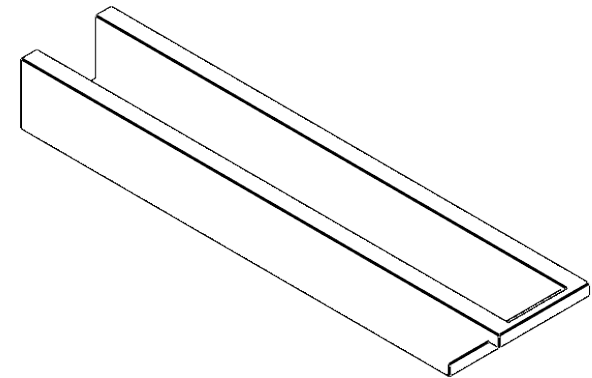

ITEM NUMBER: RFTURO060X04000X32000X004BUR00RCPR

6"W X 4"H X 32"L TIMBERTHANE ROUGH CEDAR BURLINGTON FAUX WOOD OPEN RAFTER TAIL, 4"L END, PRIMED TAN

SIDE PROFILE

FRONT PROFILE

ISOMETRIC

GENERATED DATE : 03/02/2023

EKENA MILLWORK
2300 WEST MAIN ST.
CLARKSVILLE, TX 75426
TOLL FREE: 866-607-0453
WWW.EKENAMILLWORK.COM

NOTES

1. INSTALLATION TO BE COMPLETED IN ACCORDANCE WITH MANUFACTURER'S SPECIFICATIONS.
2. DRAWING MAY NOT BE TO SCALE
3. THIS DRAWING IS INTENDED FOR DESIGN AND PLANNING PURPOSES ONLY.
4. ALL INFORMATION CONTAINED HEREIN WAS CURRENT AT THE TIME OF DEVELOPMENT BUT MUST BE REVIEWED AND APPROVED BY THE PRODUCT MANUFACTURER TO BE CONSIDERED ACCURATE.
5. TIMBERTHANE ARCHITECTURAL PRODUCTS ARE MADE FROM HIGH DENSITY URETHANE AND COME FACTORY PRIMED