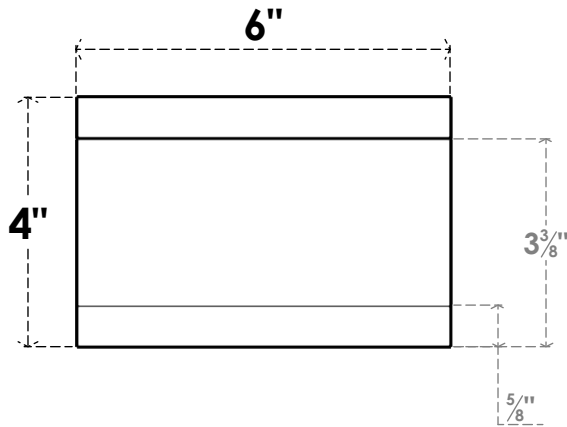

ITEM NUMBER: RFTURO060X04000X32000X004BUR00RCPR

6"W X 4"H X 32"L TIMBERTHANE ROUGH CEDAR BURLINGTON FAUX WOOD OPEN RAFTER TAIL, 4"L END, PRIMED TAN

SIDE PROFILE

FRONT PROFILE

ISOMETRIC

GENERATED DATE : 03/02/2023