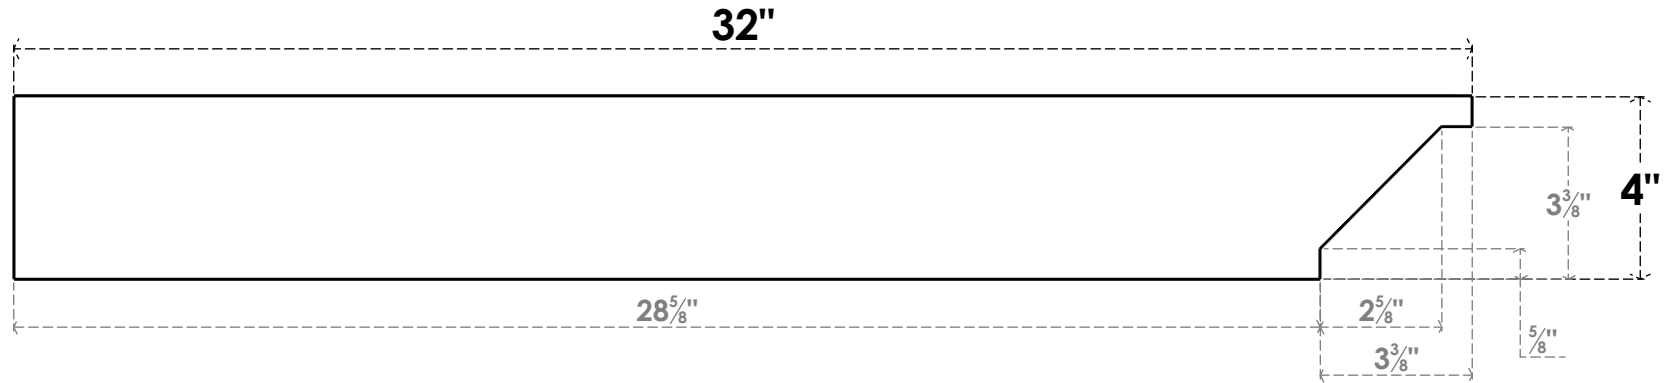

ITEM NUMBER: RFTURO060X04000X32000X004BUR00RCPR

6"W X 4"H X 32"L TIMBERTHANE ROUGH CEDAR BURLINGTON FAUX WOOD OPEN RAFTER TAIL, 4"L END, PRIMED TAN

SIDE PROFILE

FRONT PROFILE

ISOMETRIC

GENERATED DATE : 03/02/2023